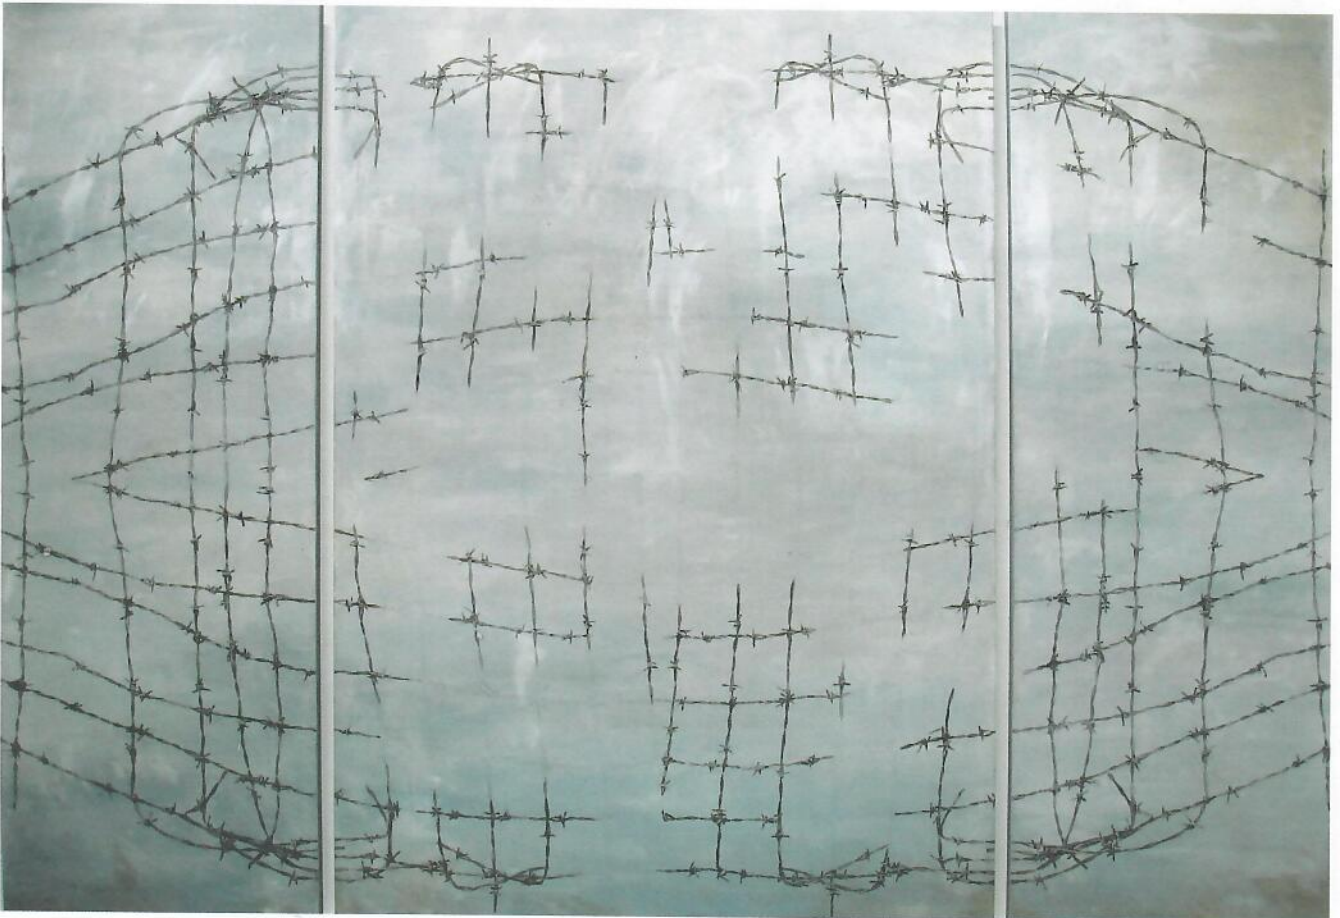

'Kaddish'

This work is dedicated to my grandfather Helmut Loeser [1899 to 1945] who died in Riga because he was Jewish and for whom Kaddish was never said.

Details of the work:

Tryptch. 96" x 68" mixed media on calico.

This work was originally conceived to have standing in front of it three slim white wooden plinths to canvas height.

**A white oval stone to be placed on the left hand two plinths.
A small pile of white stones to be placed on the ground to the right of the right hand plinth.
It has never been exhibited in this form.**